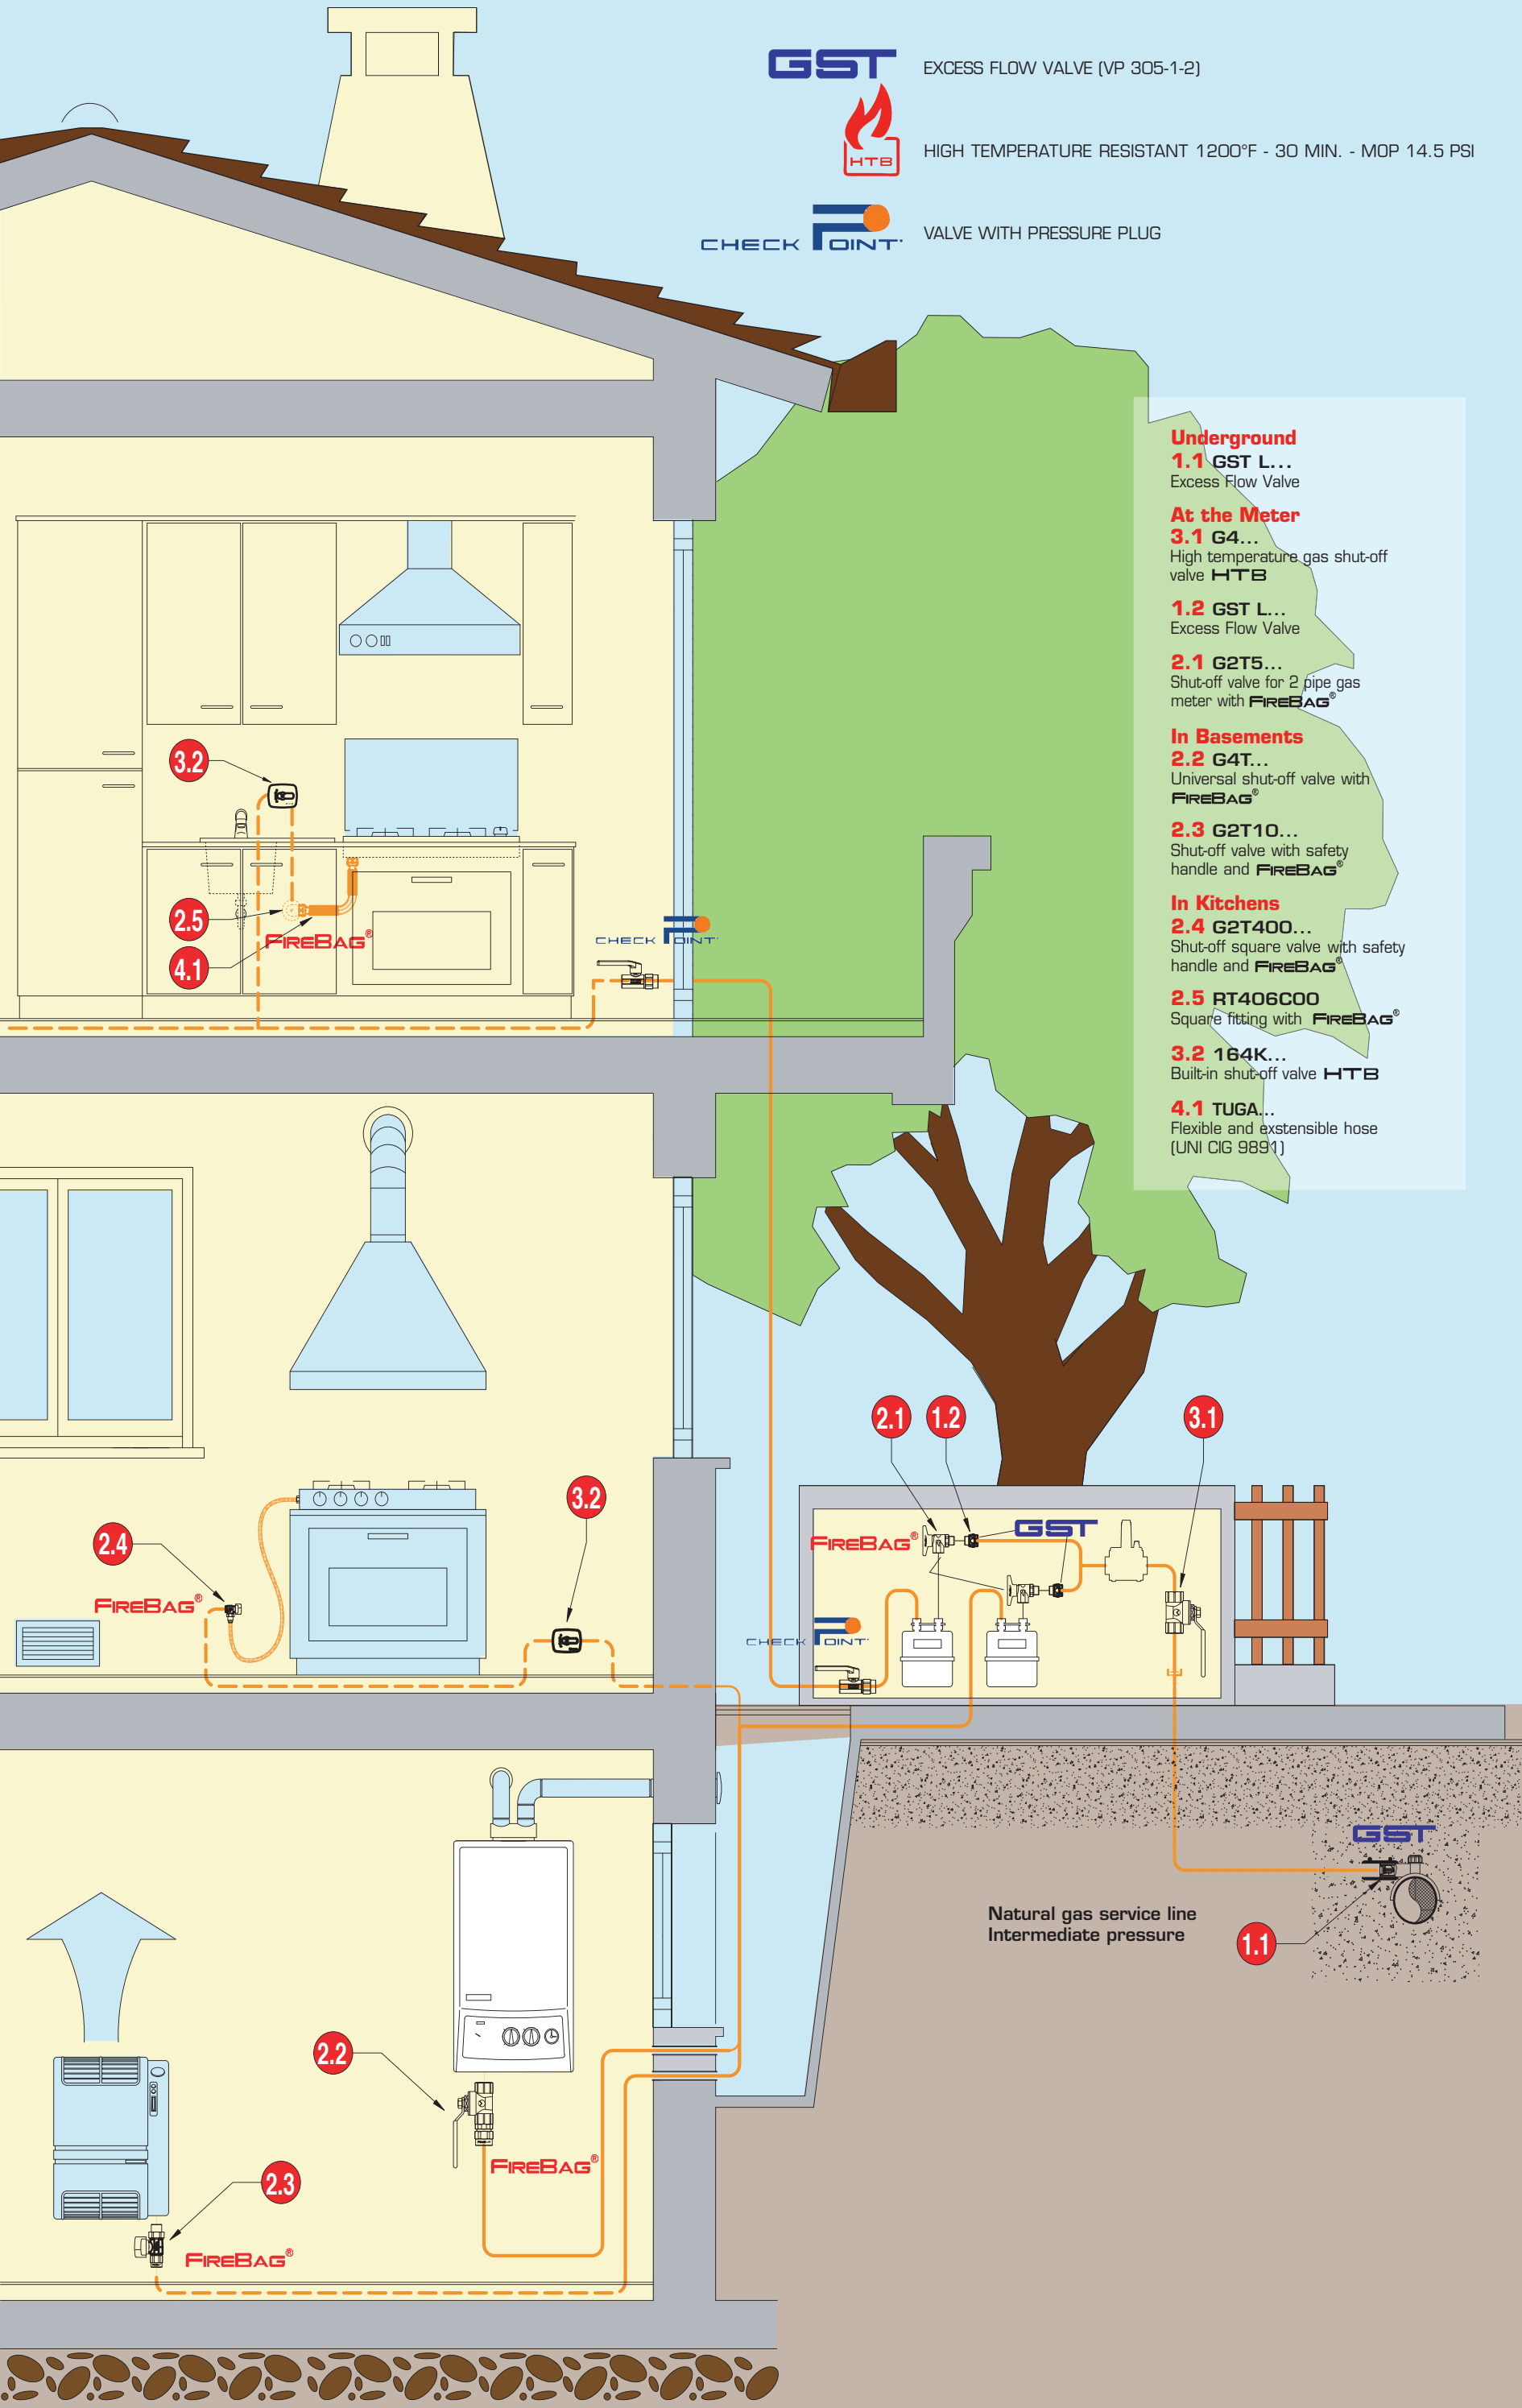

TECO

Residential Gas Safety

FIREBAG® THERMO-ACTIVATED SAFETY VALVE (DIN 3586)

GST EXCESS FLOW VALVE (VP 305-1-2)

HIGH TEMPERATURE RESISTANT 1200°F - 30 MIN. - MOP 14.5 PSI

VALVE WITH PRESSURE PLUG

Underground

1.1 GST L...
Excess Flow Valve

At the Meter

3.1 G4...
High temperature gas shut-off valve **HTB**

1.2 GST L...
Excess Flow Valve

2.1 G2T5...
Shut-off valve for 2 pipe gas meter with **FIREBAG®**

In Basements

2.2 G4T...
Universal shut-off valve with **FIREBAG®**

2.3 G2T10...
Shut-off valve with safety handle and **FIREBAG®**

In Kitchens

2.4 G2T400...
Shut-off square valve with safety handle and **FIREBAG®**

2.5 RT406C00
Square fitting with **FIREBAG®**

3.2 164K...
Built-in shut-off valve **HTB**

4.1 TUGA...
Flexible and extensible hose (UNI CIG 9891)

Natural gas service line
Intermediate pressure